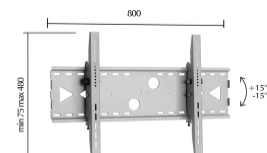

Wallmount - flexible