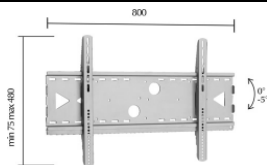

Accessories (optional)

Wallmount - fixed